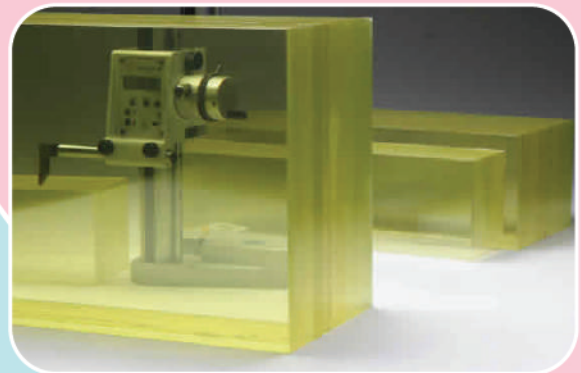

# SAFE RAY

OUR PASSION FOR SAFER UNIVERSE

LEAD LINED DOORS

LEAD GLASS

In house Stock of Made in Germany Lead Glass  
All Sizes

LEAD SHEETS

In-house Lead Sheets stock all sizes and thicknesses . 0.5mm pb to 5mm pb %99.9 Purity Reusable Made in UK Lead

# SAFE RAY

OUR PASSION FOR SAFER UNIVERSE

LEAD LINING & ROOM PREPRATION  
X-RAY / CT / PET / CBCT / MAMMOGRAPHY

LEAD LINING TESTING TOOL

**"Winners Are Not Those Who Never Fail,  
But Those Who Never Quit.  
We Will Either Find A Way  
Or Make One!"**