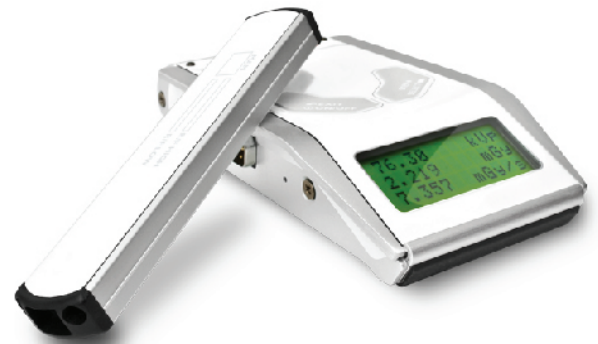

# SAFE RAY

OUR PASSION FOR SAFER UNIVERSE

LEAD LINED DOORS

LEAD GLASS

In house Stock of Made in Germany Lead Glass  
All Sizes

LEAD SHEETS

In-house Lead Sheets stock all sizes and thicknesses . 0.5mm pb to 5mm pb %99.9 Purity Reusable Made in UK Lead

# SAFE RAY

OUR PASSION FOR SAFER UNIVERSE

LEAD LINING & ROOM PREPRATION  
X-RAY / CT / PET / CBCT / MAMMOGRAPHY

LEAD LINING TESTING TOOL

**"Winners Are Not Those Who Never Fail,  
But Those Who Never Quit.  
We Will Either Find A Way  
Or Make One!"**